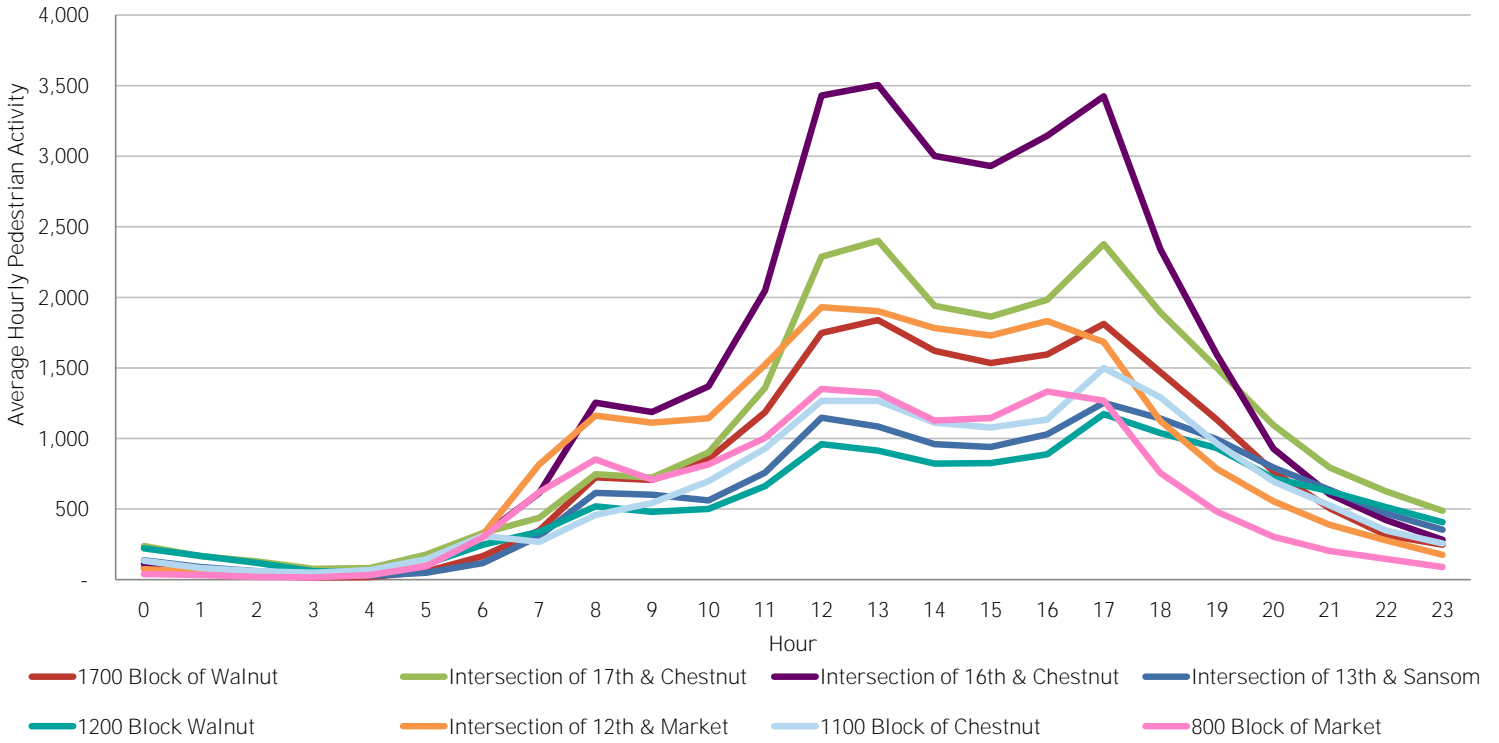

CENTER CITY REPORTS:  
PEDESTRIAN COUNTS

December 2017

www.PhiladelphiaRetail.com

Average Daily Pedestrian Volume\* by Location (Monday - Sunday)

Average Daily Pedestrian Volume\* by Weekday/Weekend

\*Pedestrian Volume refers to pedestrians traveling in both directions on either side of the street at the indicated locations

## Average Hourly Pedestrian Volume\* on Weekdays (Monday - Friday)