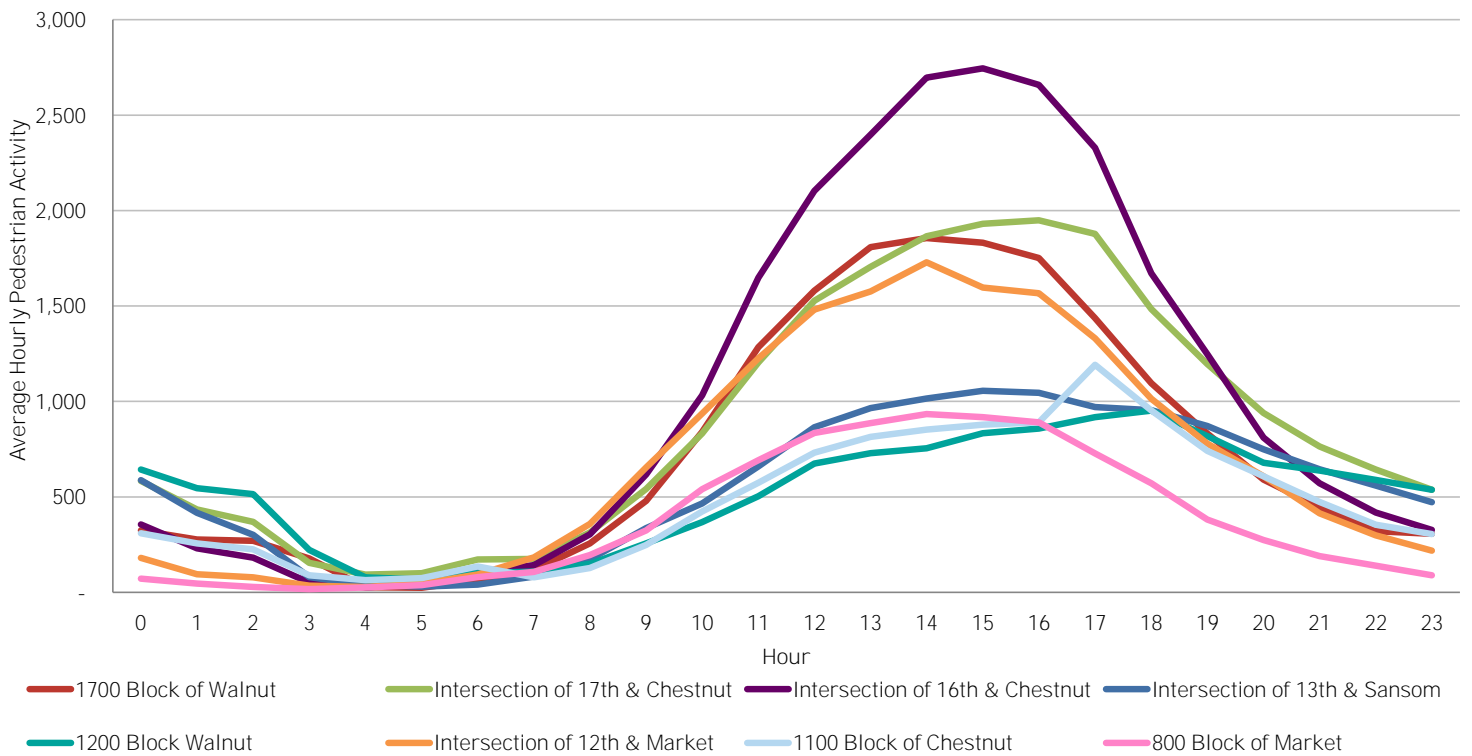

CENTER CITY REPORTS:  
PEDESTRIAN COUNTS

December 2017

www.PhiladelphiaRetail.com

Average Daily Pedestrian Volume\* by Location (Monday - Sunday)

Average Daily Pedestrian Volume\* by Weekday/Weekend

\*Pedestrian Volume refers to pedestrians traveling in both directions on either side of the street at the indicated locations

## Average Hourly Pedestrian Volume\* on Weekdays (Monday - Friday)

## Average Hourly Pedestrian Volume\* on Weekends (Saturday - Sunday)

\*Pedestrian Volume refers to pedestrians traveling in both directions on either side of the street at the indicated locations

For more information on pedestrian counts contact Casandra Dominguez at [cdominguez@centercityphila.org](mailto:cdominguez@centercityphila.org) or 215.440.5533