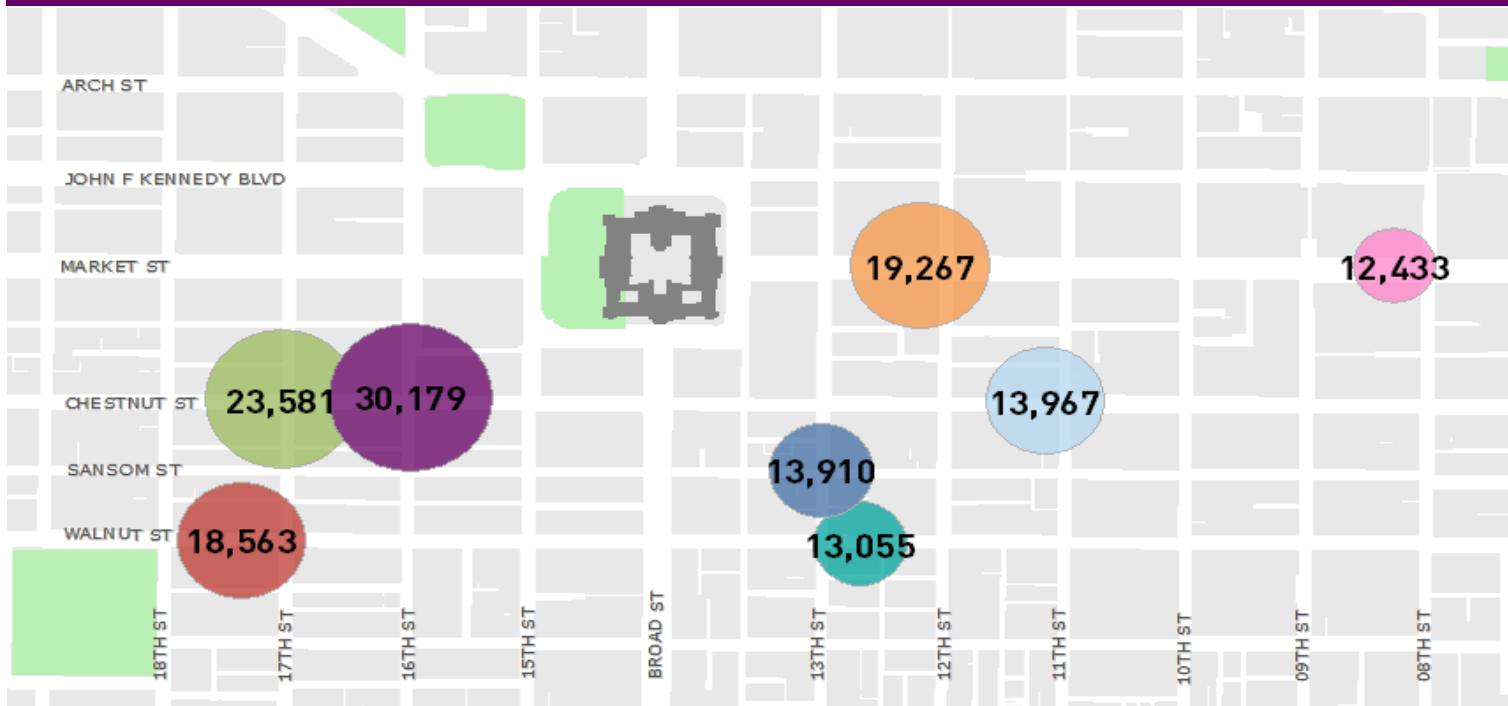

CENTER CITY REPORTS:  
PEDESTRIAN COUNTS

December 2017

www.PhiladelphiaRetail.com

Average Daily Pedestrian Volume\* by Location (Monday - Sunday)

Average Daily Pedestrian Volume\* by Weekday/Weekend

\*Pedestrian Volume refers to pedestrians traveling in both directions on either side of the street at the indicated locations

## Average Hourly Pedestrian Volume\* on Weekdays (Monday - Friday)

## Average Hourly Pedestrian Volume\* on Weekends (Saturday - Sunday)

\*Pedestrian Volume refers to pedestrians traveling in both directions on either side of the street at the indicated locations

For more information on pedestrian counts contact Casandra Dominguez at [cdominguez@centercityphila.org](mailto:cdominguez@centercityphila.org) or 215.440.5533