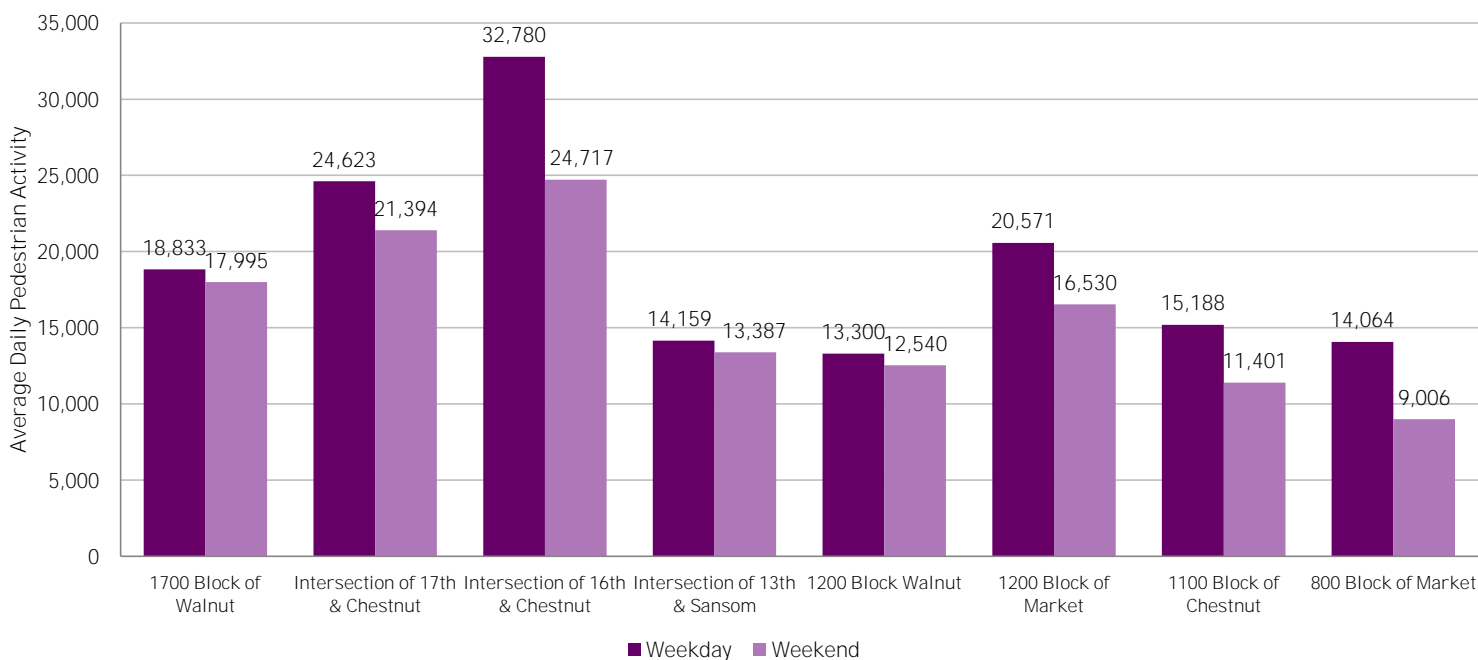

CENTER CITY REPORTS:  
PEDESTRIAN COUNTS

December 2017

www.PhiladelphiaRetail.com

Average Daily Pedestrian Volume\* by Location (Monday - Sunday)

Average Daily Pedestrian Volume\* by Weekday/Weekend

\*Pedestrian Volume refers to pedestrians traveling in both directions on either side of the street at the indicated locations

## Average Hourly Pedestrian Volume\* on Weekdays (Monday - Friday)